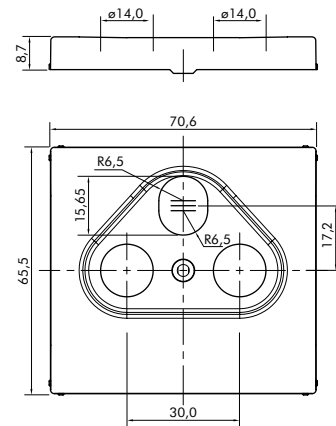

COVER PLATES FOR R - TV - SAT SOCKETS MULTIBRAND - DIMENSIONS (mm)

REF. 90685 T | 90686 T

REF. 90680 T

REF. 50685 T | 50686 T

REF. 50680 T

REF. 70685 T | 70686 T

REF. 70680 T