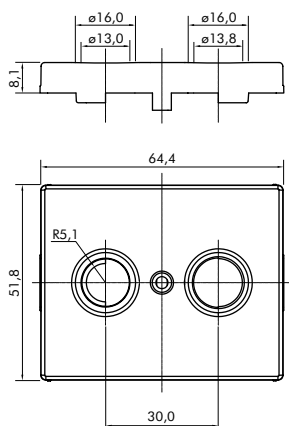

COVER PLATES FOR R - TV - SAT SOCKETS MULTIBRAND - DIMENSIONS (mm)

REF. 90685 T | 90686 T

REF. 90680 T

REF. 50685 T | 50686 T

REF. 50680 T

REF. 70685 T | 70686 T

REF. 70680 T