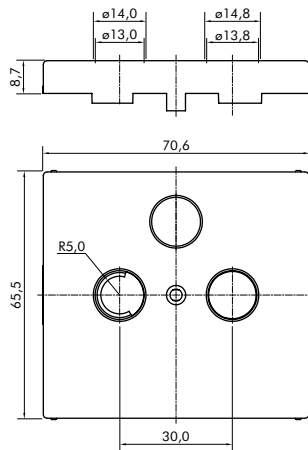

COVER PLATES FOR R - TV - SAT SOCKETS MULTIBRAND - DIMENSIONS (mm)

REF. 90685 T | 90686 T

REF. 90680 T

REF. 50685 T | 50686 T

REF. 50680 T

REF. 70685 T | 70686 T

REF. 70680 T