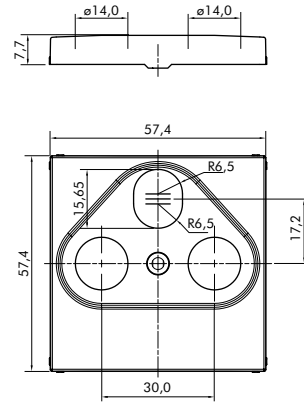

COVER PLATES FOR R - TV - SAT SOCKETS MULTIBRAND - DIMENSIONS (mm)

REF. 90685 T | 90686 T

REF. 90680 T

REF. 50685 T | 50686 T

REF. 50680 T

REF. 70685 T | 70686 T

REF. 70680 T