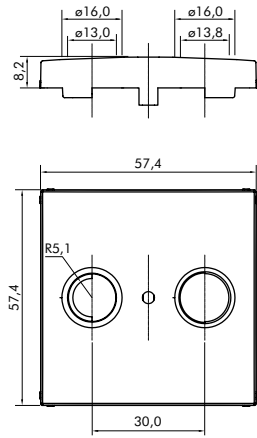

COVER PLATES FOR R - TV - SAT SOCKETS MULTIBRAND - DIMENSIONS (mm)

REF. 90685 T | 90686 T

REF. 90680 T

REF. 50685 T | 50686 T

REF. 50680 T

REF. 70685 T | 70686 T

REF. 70680 T